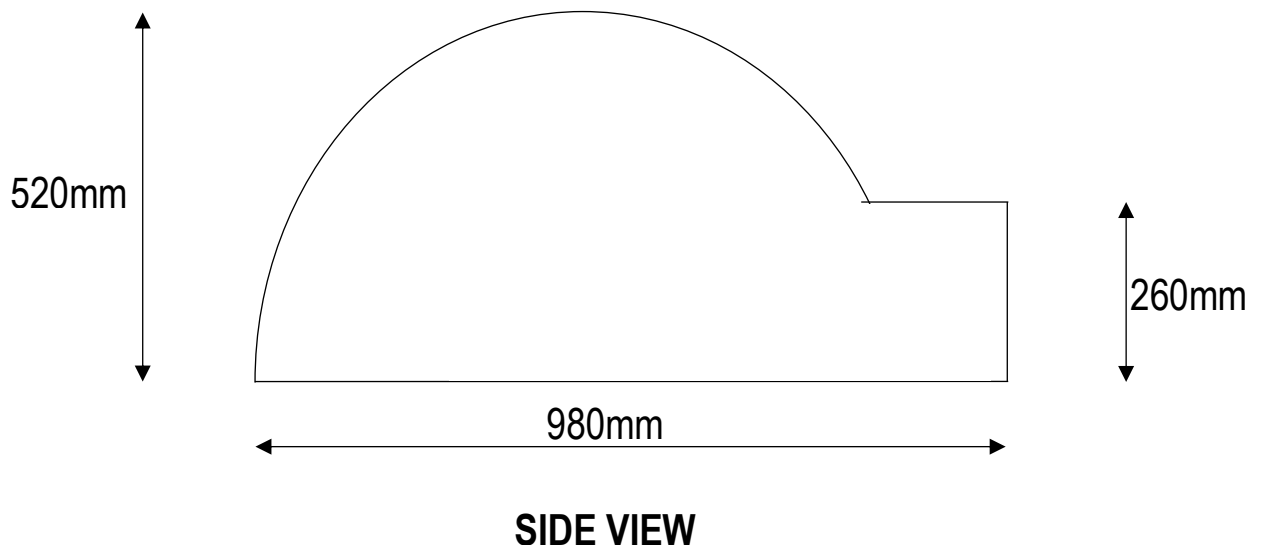

# ECO VERMICULITE PIZZA OVEN

## INNER DIMENSIONS

\*Wall thickness of oven is 50mm thick for non-insulated oven.