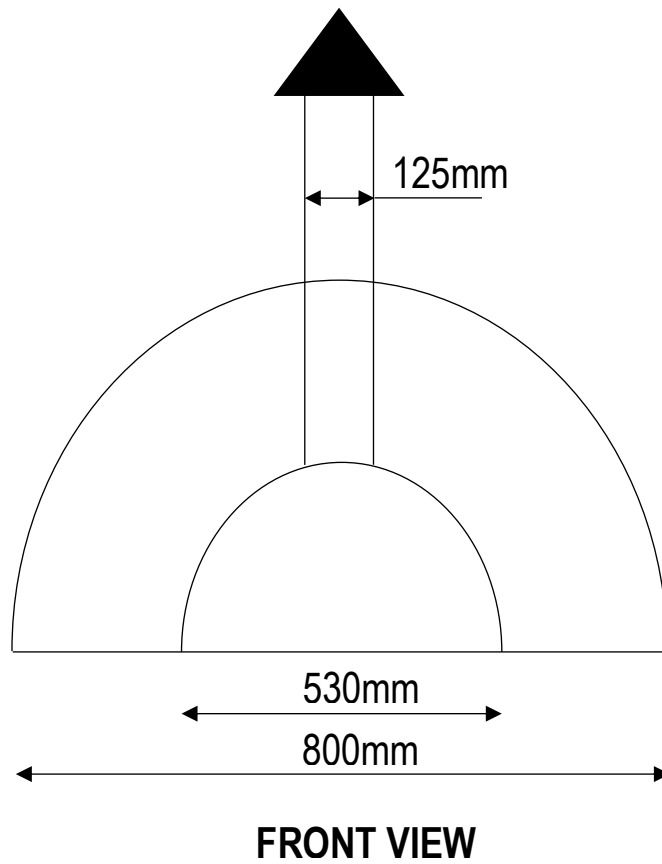

## INNER DIMENSIONS

\*Wall thickness of oven is 50mm thick for non-insulated oven.